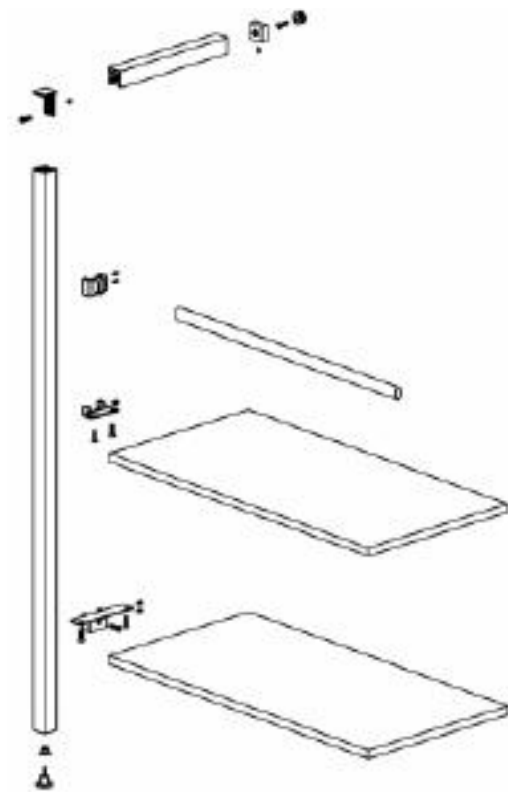

CAFIM®

CAFIM®